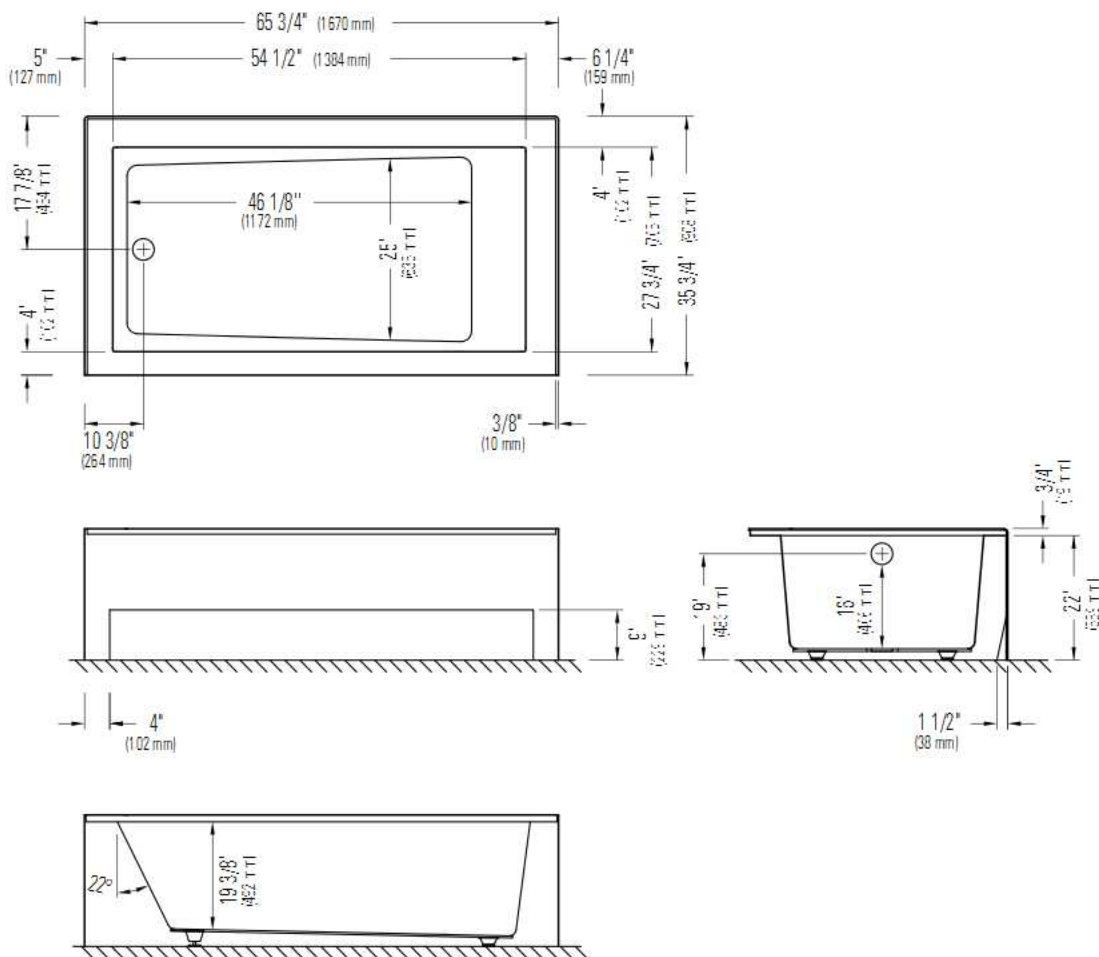

## ZORA 3666

LEFT DRAIN WITH INTEGRAL SKIRT

Bathtub

Rear view

\*A bathtub fitted with back jets can cause the pump to protrude by approximately 3" from the overall dimension.

\*\*All dimensions are approximate and subject to change without notice. Please refer to the installation guide before beginning the installation

## RIGHT DRAIN WITH INTEGRAL SKIRT

Bathtub

Rear view

\*A bathtub fitted with back jets can cause the pump to protrude by approximately 3" from the overall dimension.

\*\*All dimensions are approximate and subject to change without notice. Please refer to the installation guide before beginning the installation