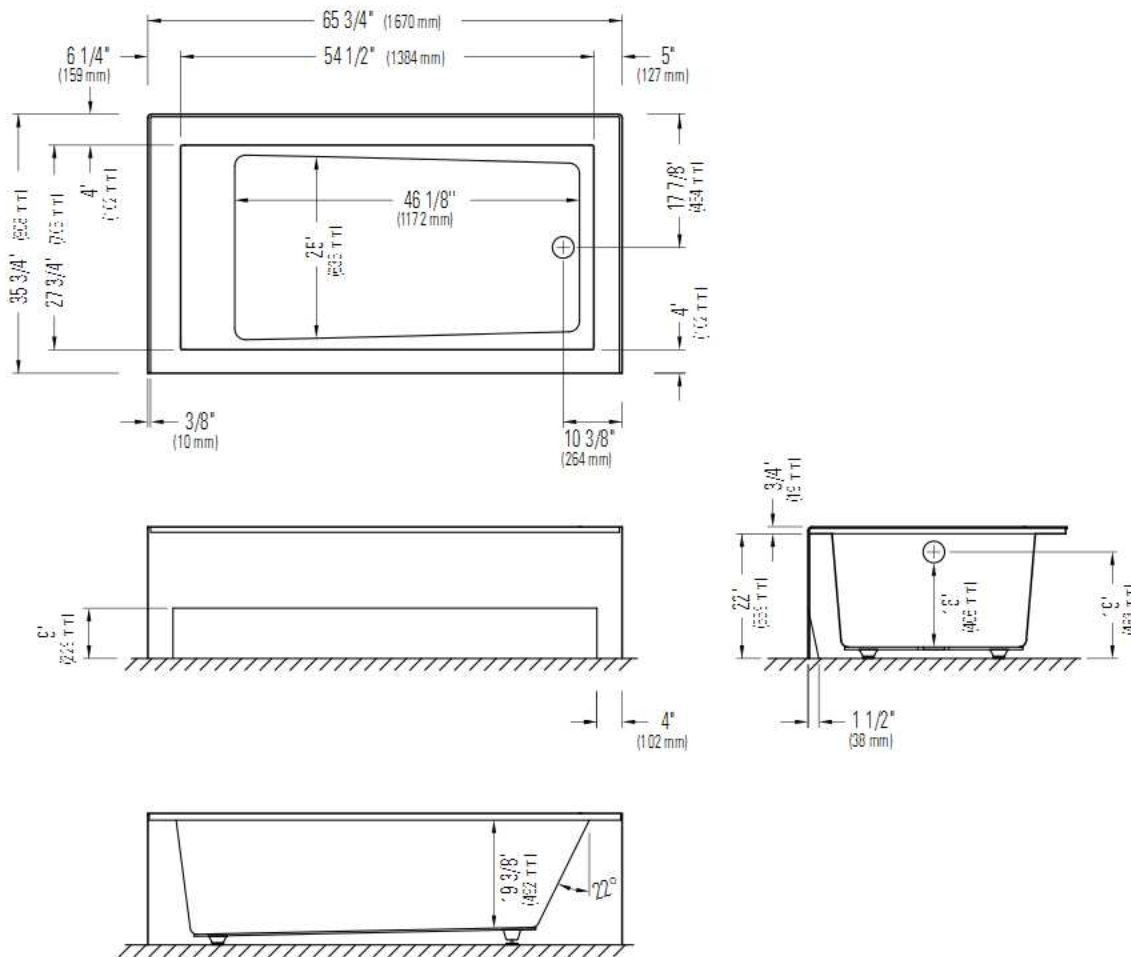

## ZORA 3666

LEFT DRAIN WITH INTEGRAL SKIRT

Bathtub

Rear view

\*A bathtub fitted with back jets can cause the pump to protrude by approximately 3" from the overall dimension.

\*\*All dimensions are approximate and subject to change without notice. Please refer to the installation guide before beginning the installation

## RIGHT DRAIN WITH INTEGRAL SKIRT

Bathtub

Rear view

\*A bathtub fitted with back jets can cause the pump to protrude by approximately 3" from the overall dimension.

\*\*All dimensions are approximate and subject to change without notice. Please refer to the installation guide before beginning the installation